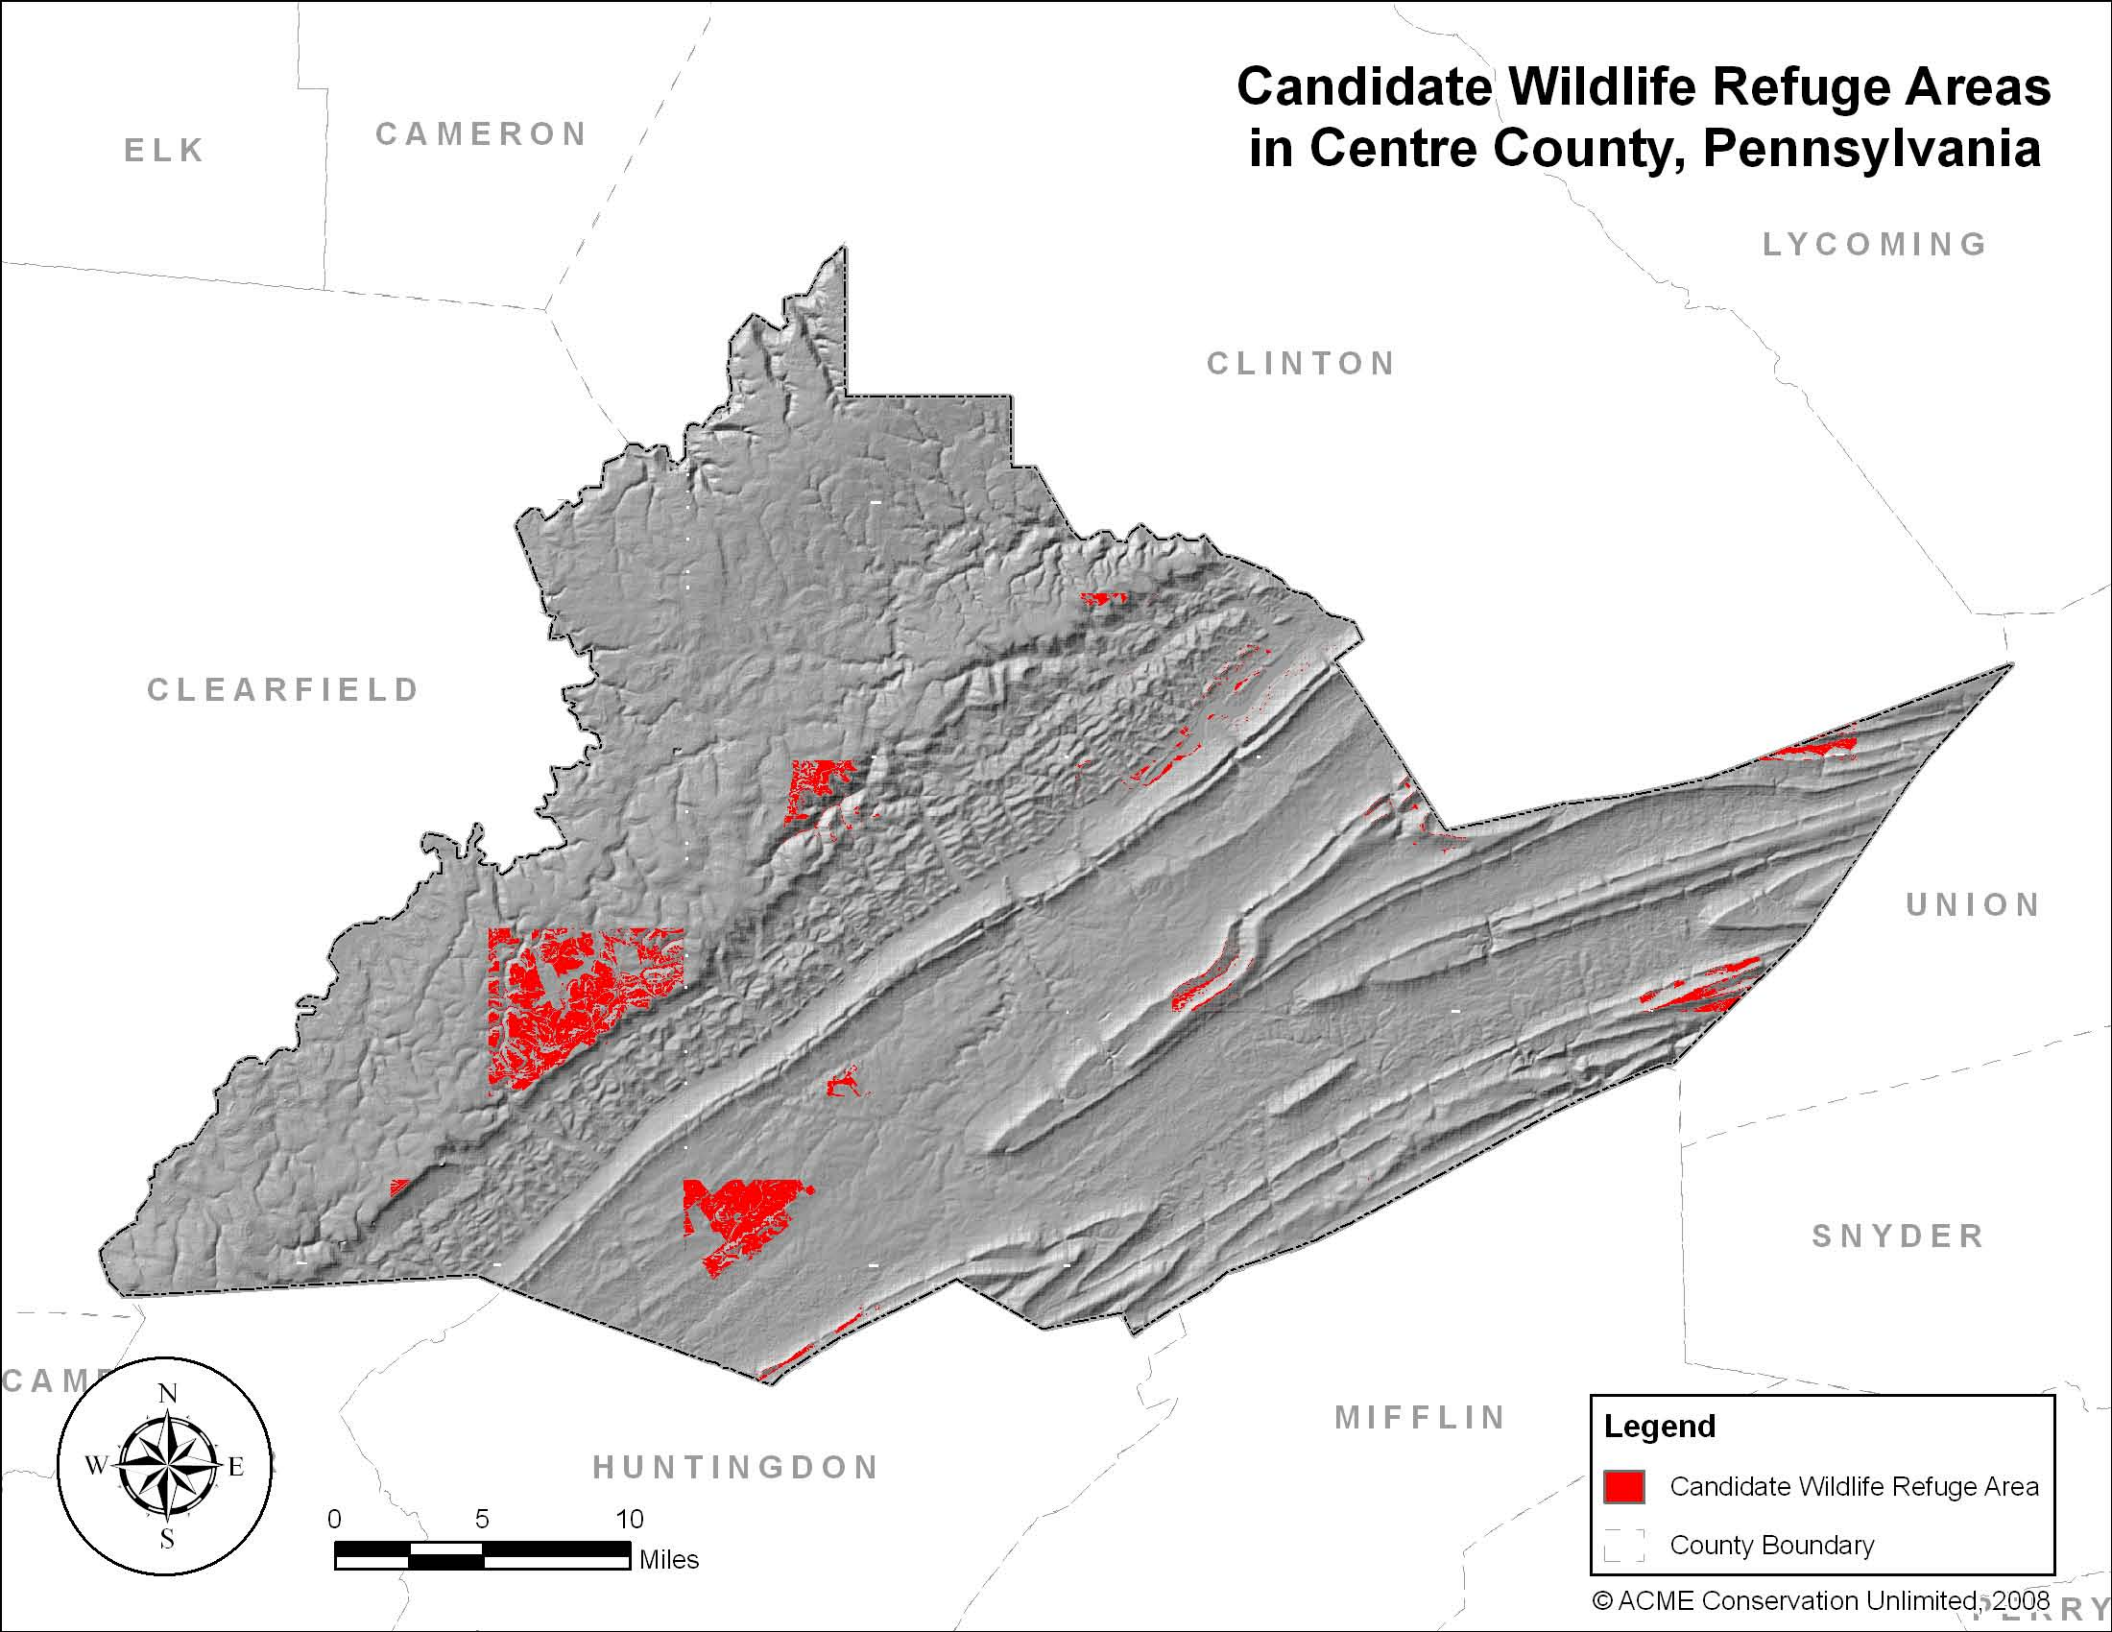

Candidate Wildlife Refuge Areas in Centre County, Pennsylvania

Legend

- Candidate Wildlife Refuge Area
- County Boundary